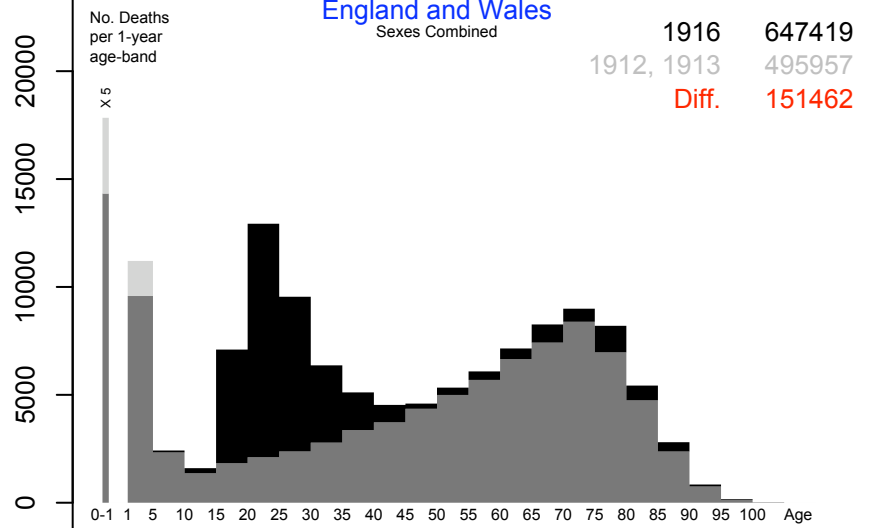

## England and Wales

Sexes Combined

1916 647419

1912, 1913 495957

Diff. 151462

## New Zealand

Sexes Combined

1916 10596

1912, 1913 9667

Diff. 929

## Iceland

Sexes Combined

1916 1322

1912, 1913 1116

Diff. 206