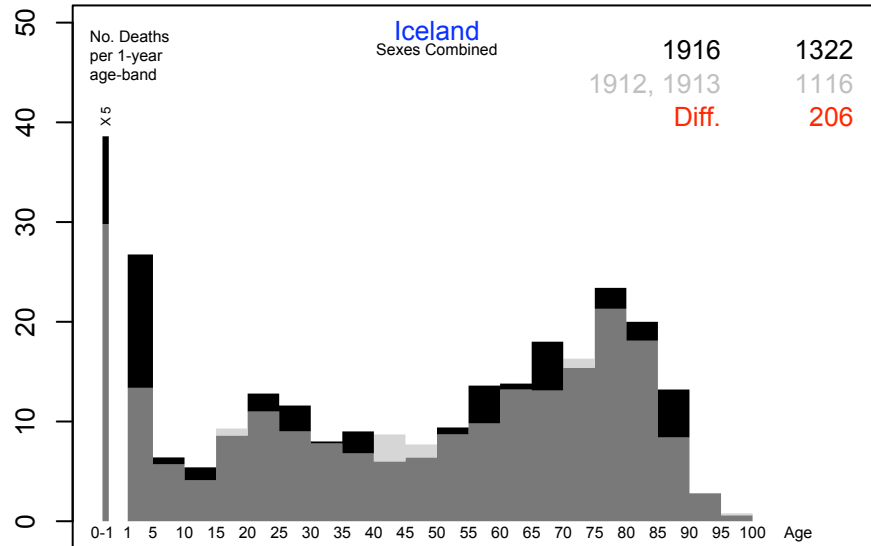

Iceland

Sexes Combined

1916 1322

1912, 1913 1116

Diff. 206