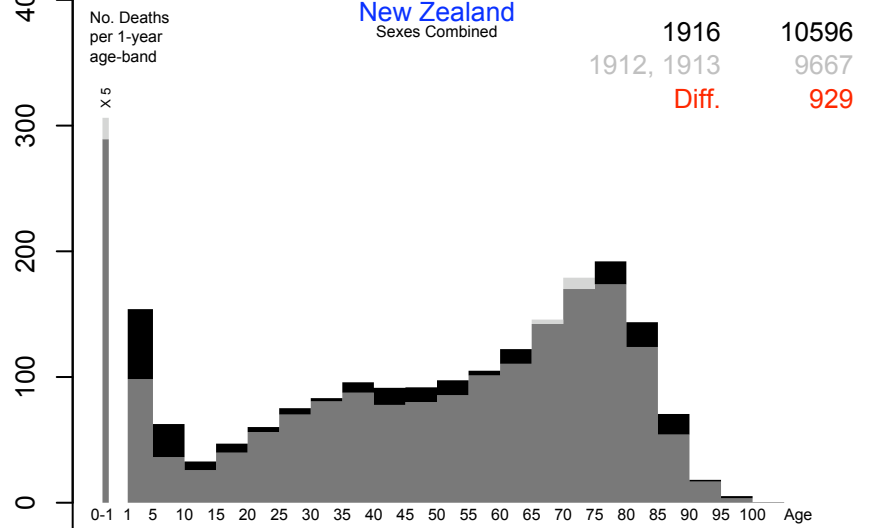

## England and Wales

Sexes Combined

1916 647419

1912, 1913 495957

Diff. 151462

## New Zealand

Sexes Combined

1916 10596

1912, 1913 9667

Diff. 929

## Iceland

Sexes Combined

1916 1322

1912, 1913 1116

Diff. 206